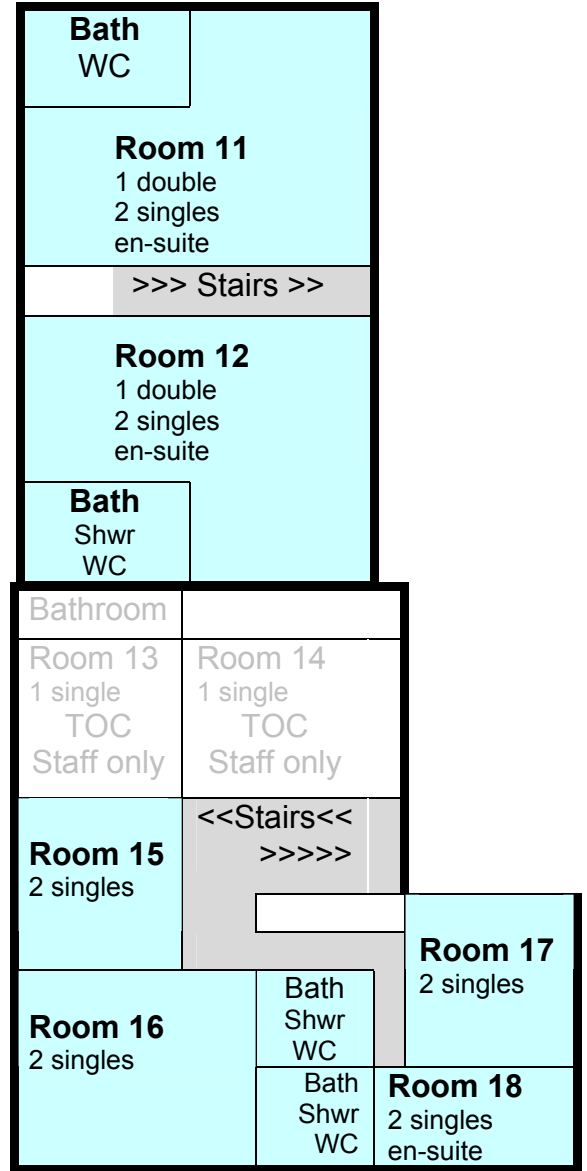

St Bruno's Room Plan

Ground Floor

(Not to scale)

- Residential use only
- Day use only
- Staff use only

First Floor

Church ↘

← North