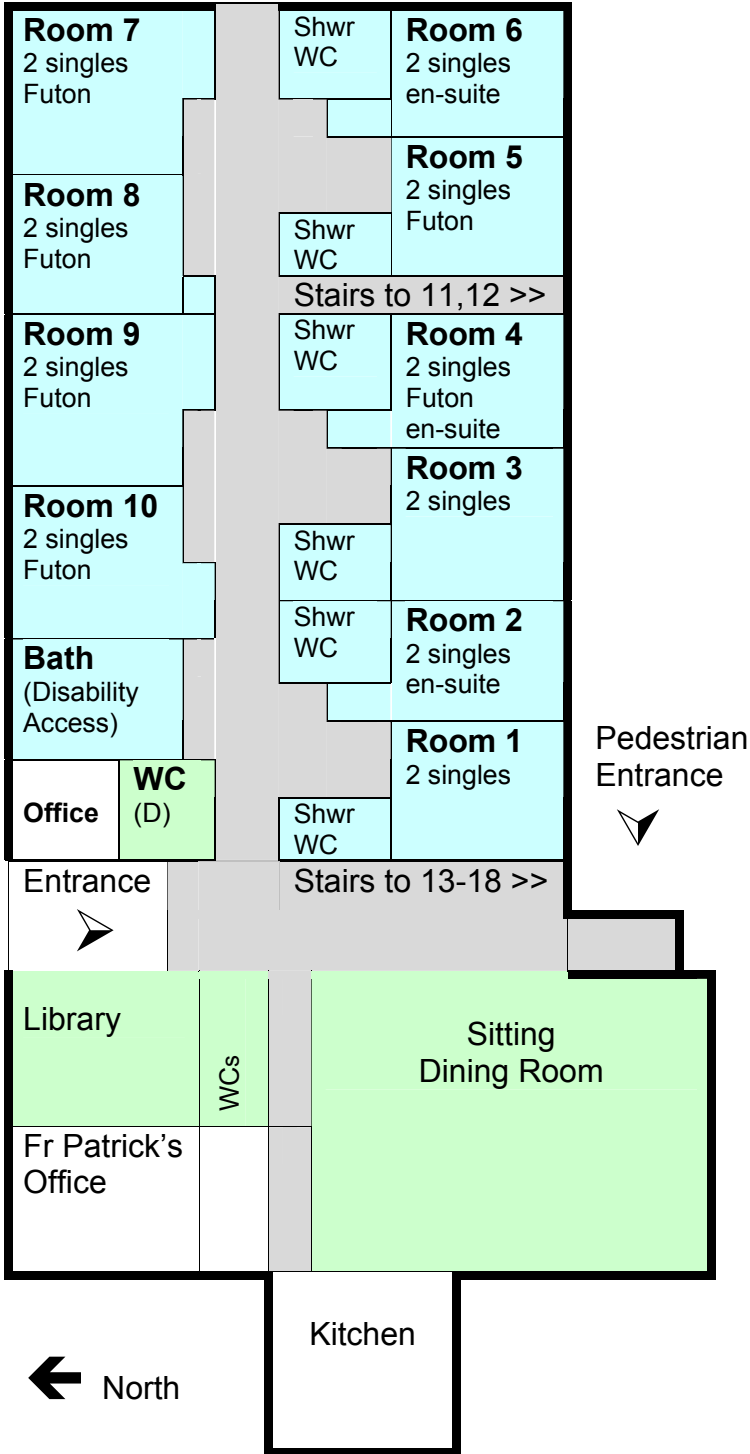

St Bruno's Room Plan

Ground Floor

(Not to scale)

- Residential use only
- Day use only
- Staff use only

First Floor

Church ↘

← North